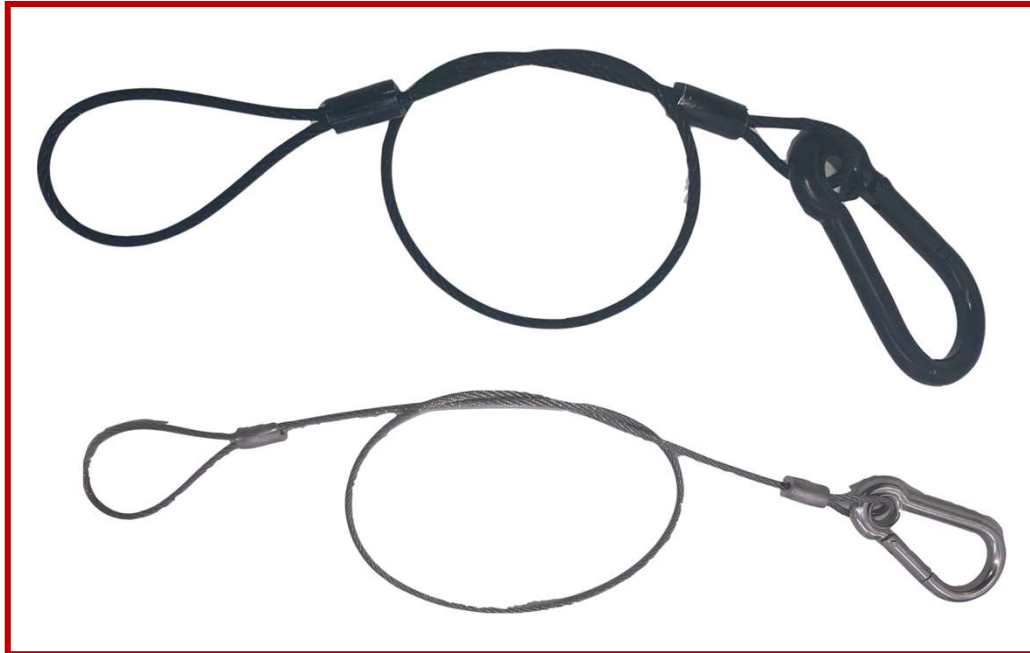

Safety Cable

LIGHTING SAFETY CABLE

- Safety Cable with Carabiner prevent hazard, especially when lights are hung overhead on a pipe or grid.
- Includes a carabiner to safety hook onto any fixture
- Designed to support temporary load.

These Safety cable with Carabiner has a 5/16" carabiner clip on one end and a loop on the other. Safety cable provides an extra layer of safety and prevents objects from falling in the event that a clamp should fail or is improperly tightened.

Laureola promises to make safety as No.1 priority.

Specification		Size	Style Number	Breaking Strength (LBS)	Package Weight (LBS/10pcs)
Material	Galvanised Steel (Uncoated)				
Diameter	1/8" (3.17mm)				
Color	Silver or Black				
Length	20"(including Carabiner)	18"	118-SC-BK-18	60 lbs (25kgs)	7.5
	18" (Cable length)	30"	118-SC-BK-30	60 lbs (25kgs)	16
	33"(including Carabiner)	18"	118-SC-SV-18	60 lbs (25kgs)	28
	30" (Cable length)	30"	118-SC-SV-30	60 lbs (25kgs)	18
Breaking Strength (LBS)	60 lbs (25kgs)				